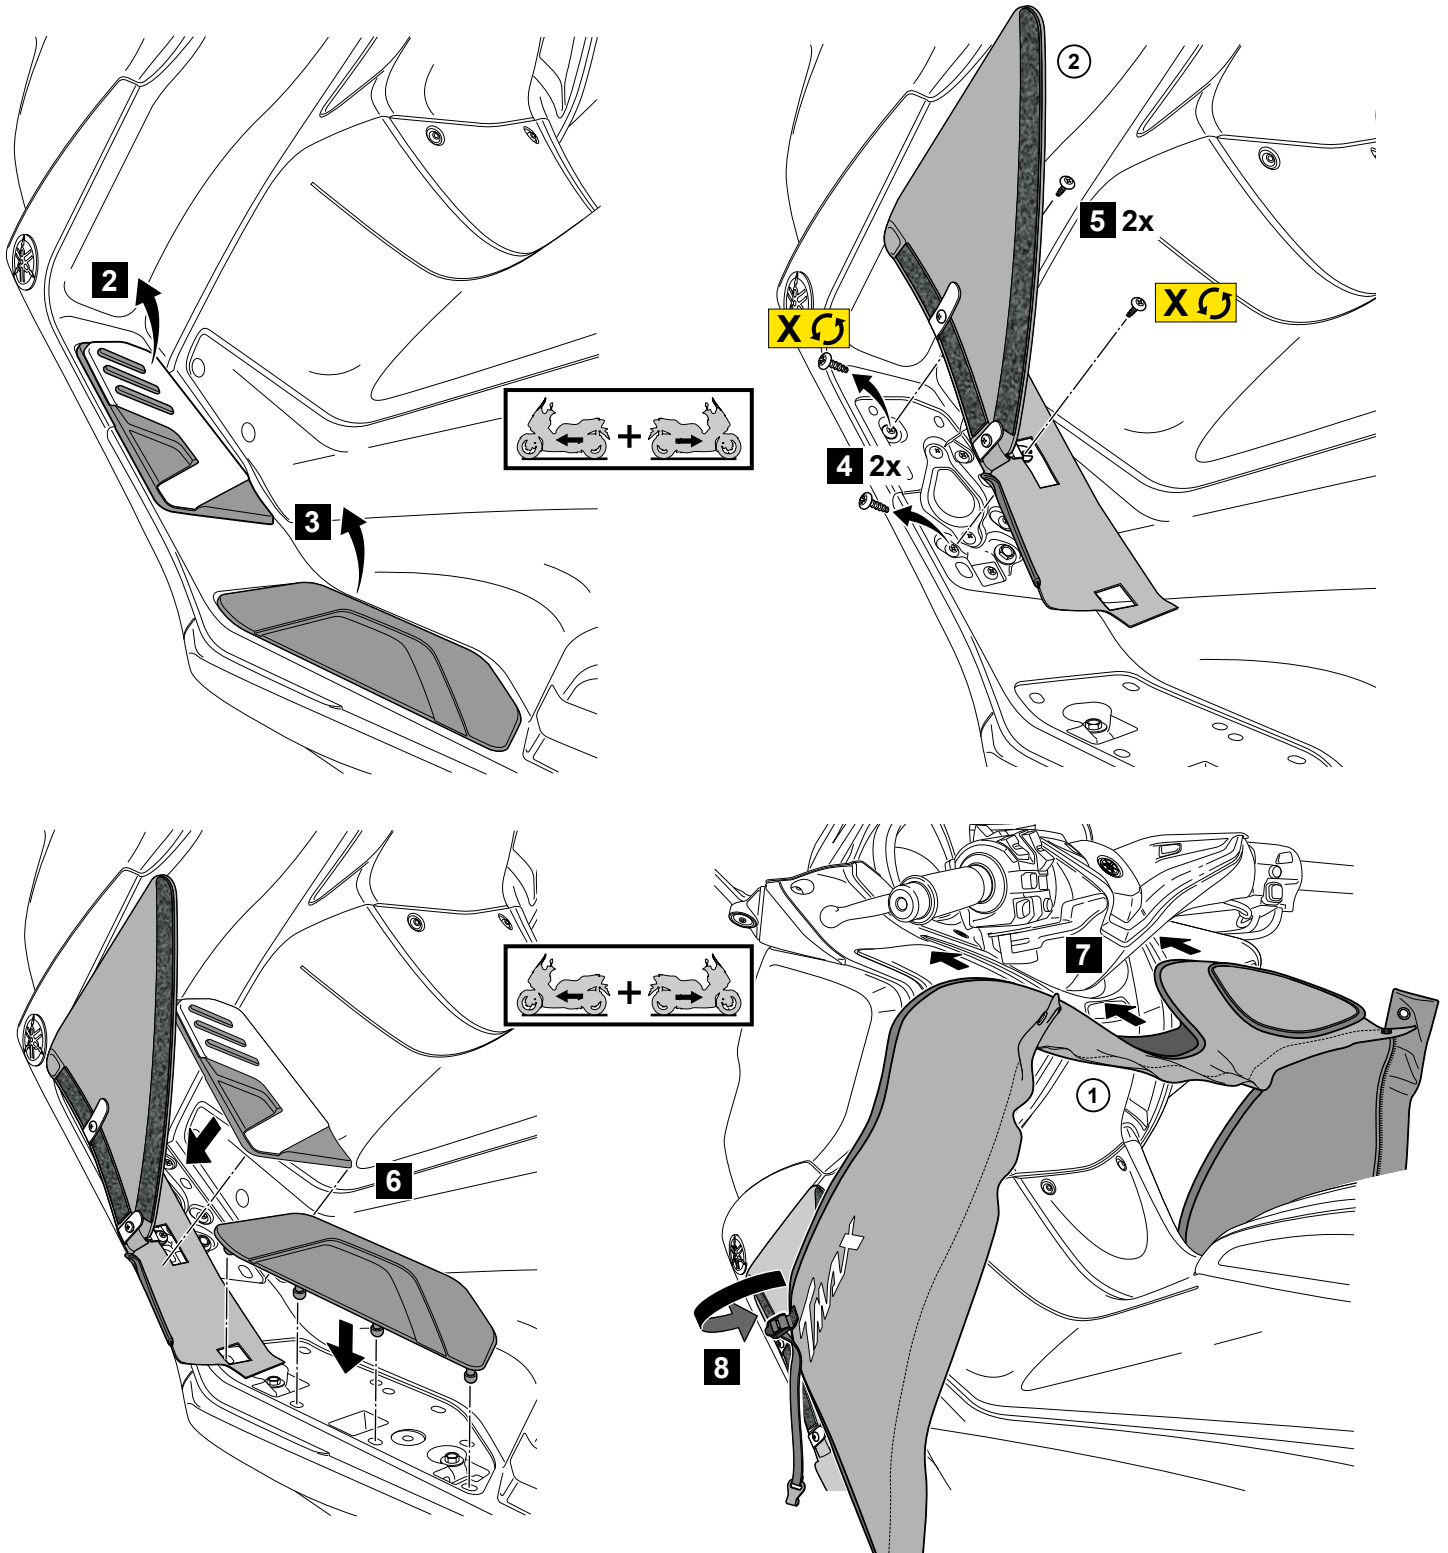

T-MAX APRON