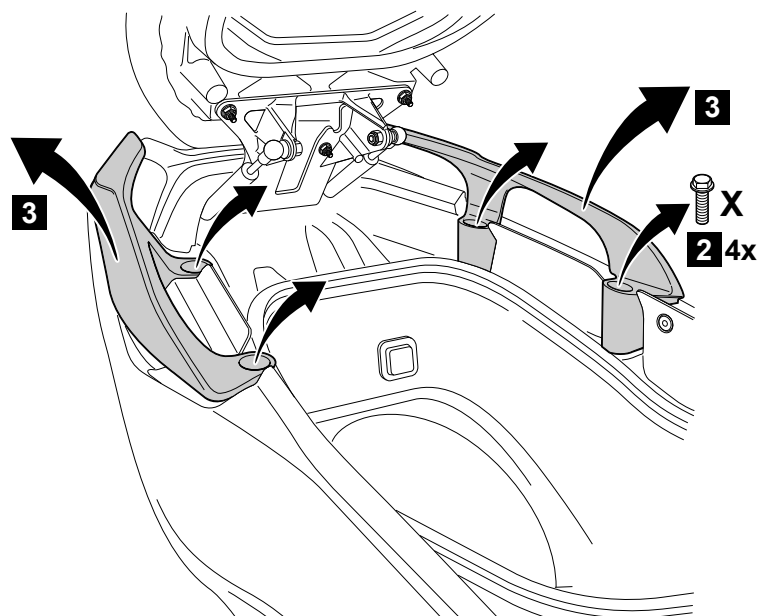

## T-Max (2017) Trunk Mount Plate Kit

BV1-F84X0- \*\* - \*\*

Posnr.	QTY		NOT INCLUDED
①	1		
②	1	 BV1-F48D0-00-00	
③	3	 M8x25	
④	2	 M8x Ø20	
⑤	2	 M8x Ø30	

## T-Max (2017) Trunk Mount Plate Kit