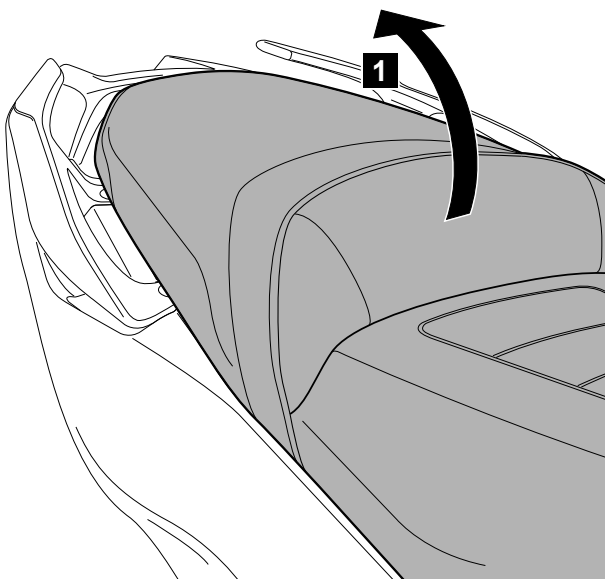

## T-Max (2017) Trunk Mount Plate Kit

BV1-F84X0- \*\* - \*\*

Posnr.	QTY		NOT INCLUDED
①	1		
②	1	 BV1-F48D0-00-00	
③	3	 M8x25	
④	2	 M8x Ø20	
⑤	2	 M8x Ø30	

## T-Max (2017) Trunk Mount Plate Kit