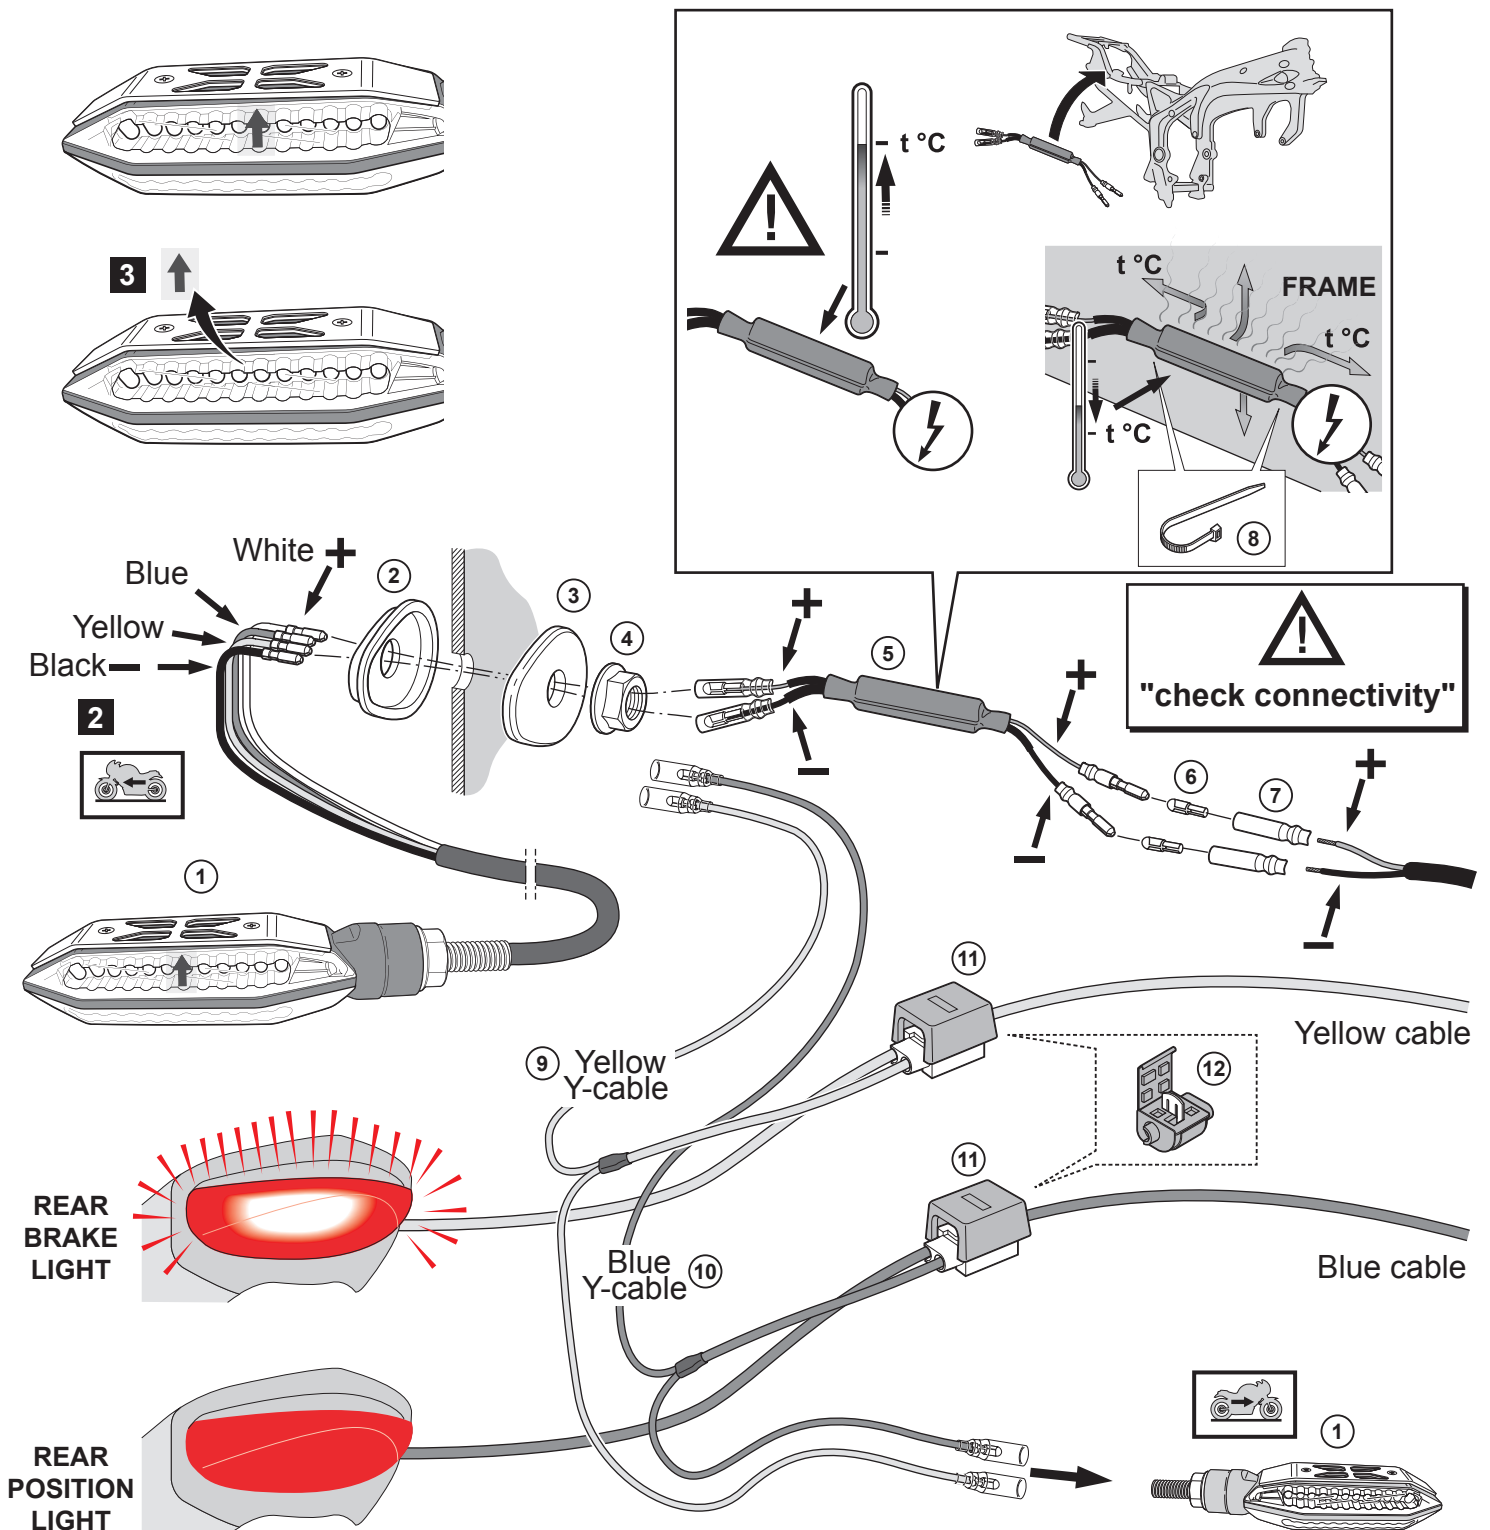

LED BLINKER REAR PLUS

YME-FLB2R-00-00

Posnr.	QTY	
①	2	
②	2	
③	2	
④	2	
⑤	2	
⑥	4	
⑦	4	
⑧	4	
⑨	1	 Y cable Yellow
⑩	1	 Y cable Blue
⑪	2	 3M UB2A
⑫	2	 3M #804
⑬	8	 M2
⑭	4	

LED BLINKER REAR PLUS

NOTE; CABLE COLOURS CAN DIFFER PER UNIT!