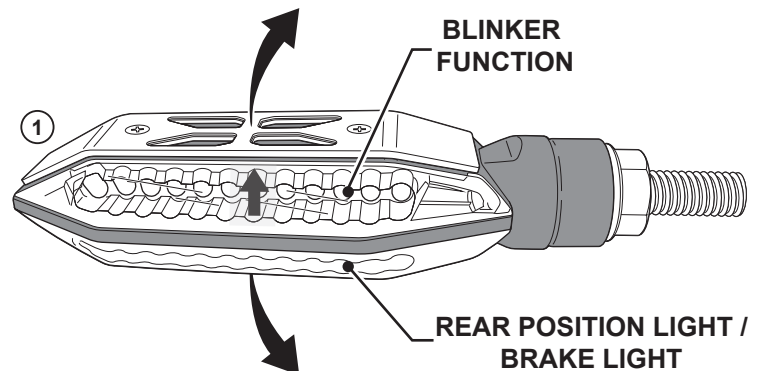

LED BLINKER REAR PLUS

YME-FLB2R-00-00

Posnr.	QTY	
①	2	
②	2	
③	2	
④	2	
⑤	2	
⑥	4	
⑦	4	
⑧	4	
⑨	1	 Y cable Yellow
⑩	1	 Y cable Blue
⑪	2	 3M UB2A
⑫	2	 3M #804
⑬	8	 M2
⑭	4	

LED BLINKER REAR PLUS

NOTE; CABLE COLOURS CAN DIFFER PER UNIT!