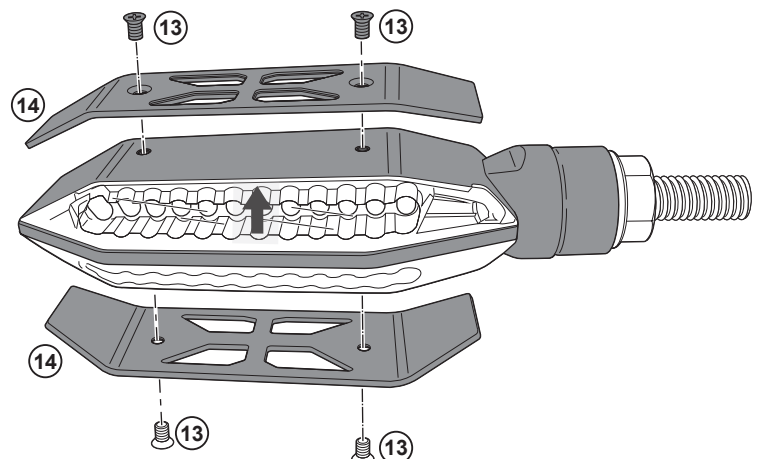

LED BLINKER REAR PLUS

YME-FLB2R-00-00

Posnr.	QTY	
①	2	
②	2	
③	2	
④	2	
⑤	2	
⑥	4	
⑦	4	
⑧	4	
⑨	1	 Y cable Yellow
⑩	1	 Y cable Blue
⑪	2	 3M UB2A
⑫	2	 3M #804
⑬	8	 M2
⑭	4	

LED BLINKER REAR PLUS

NOTE; CABLE COLOURS CAN DIFFER PER UNIT!