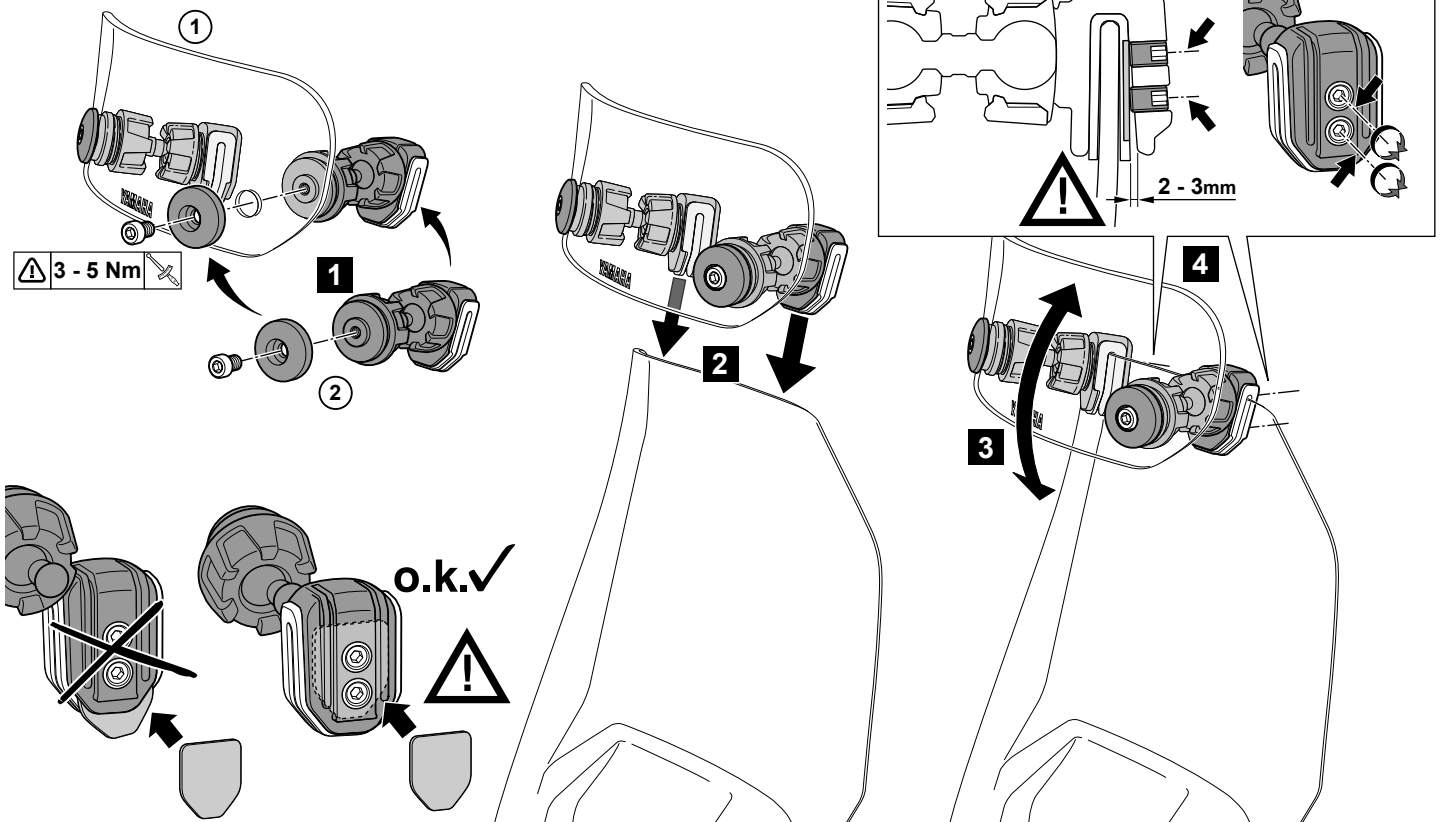

## Add On Screen

BW3-F83MO-\*\*-\*\*-\*\* (Narrow) 00:12

B3T-F83MO-\*\*-\*\*-\*\* (Wide)

Posnr.	QTY	
①	1	
②	2	

<p><b>Easy</b>, suitable for novice with little experience</p>	<p><b>Fairly easy</b>, suitable for beginner with some experience</p>	<p><b>Fairly difficult</b>, suitable for competent DIY mechanic</p>	<p><b>Difficult</b>, suitable for experienced DIY mechanic</p>	<p><b>Very difficult</b>, suitable for expert DIY or professional</p>
--	---	---	--	---