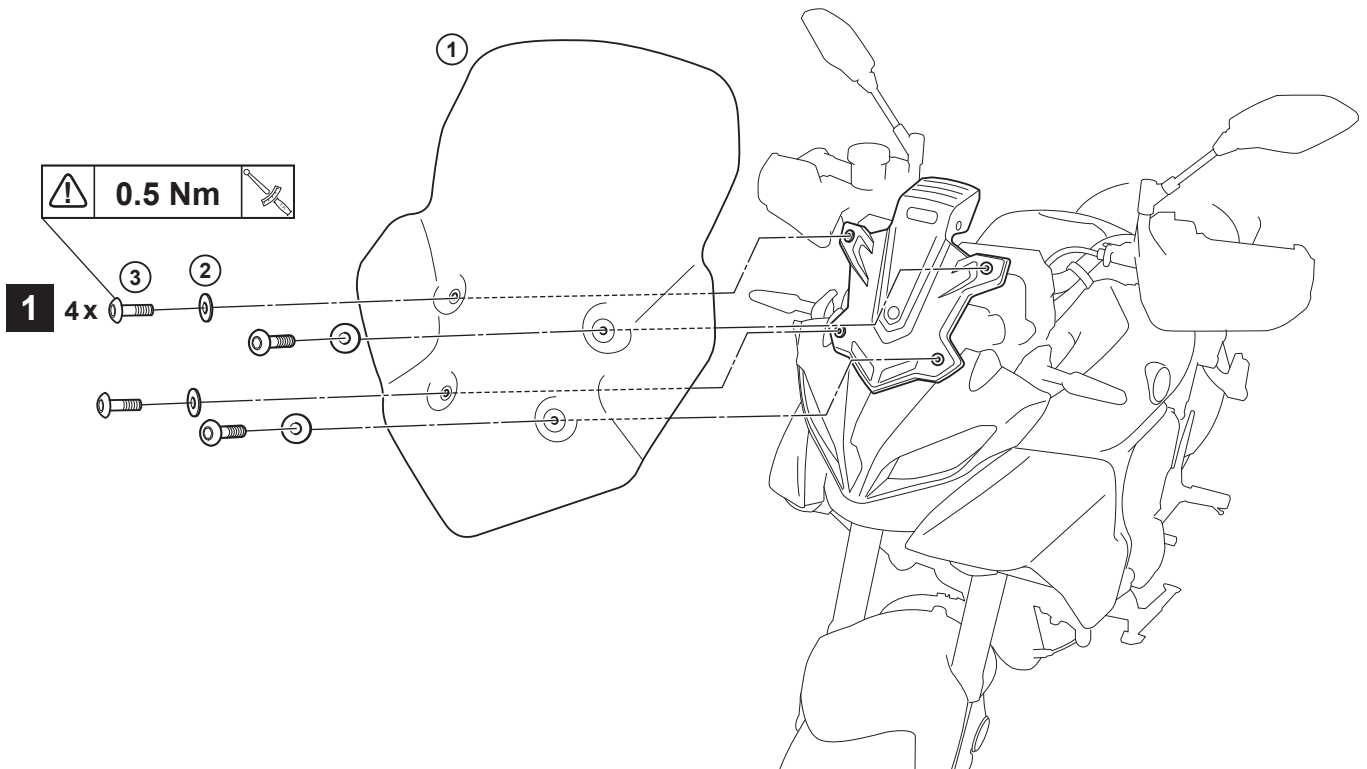

TRACER9 High Screen

B5U-F83J0-**

00:06

Posnr.	QTY	
①	1	
②	4	M5
③	4	M5 X 20mm

Easy, suitable for novice with little experience

Fairly easy, suitable for beginner with some experience

Fairly difficult, suitable for competent DIY mechanic