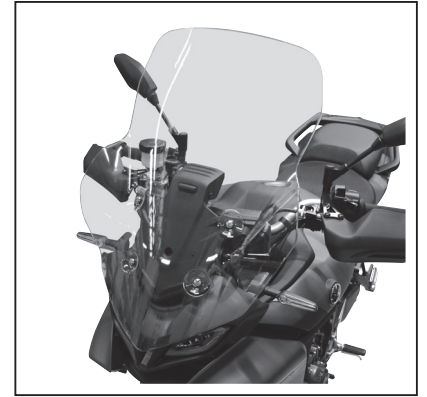

TRACER9 High Screen

B5U-F83J0-**

00:06

Posnr.	QTY	
①	1	
②	4	M5
③	4	M5 X 20mm

Easy, suitable for novice with little experience

Fairly easy, suitable for beginner with some experience

Fairly difficult, suitable for competent DIY mechanic