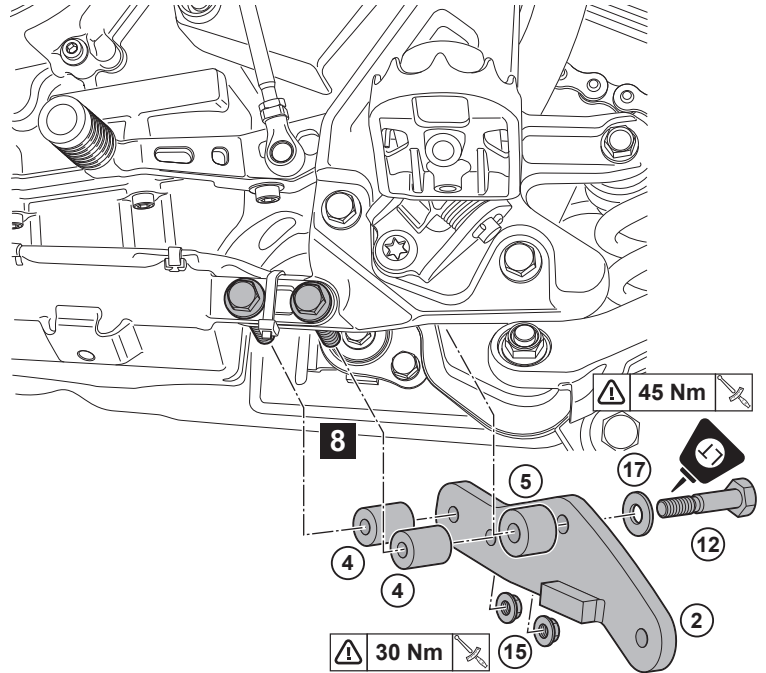

Ténéré 700 Main Stand

BW3-F71A0-**-**

Posnr.	QTY	
①	1	
②	1	
③	1	
④	2	
⑤	1	
⑥	2	
⑦	1	
⑧	1	
⑨	1	
⑩	2	
⑪	2	
⑫	1	
⑬	2	
⑭	2	
⑮	2	
⑯	2	
⑰	5	

Easy, suitable for novice with little experience

Fairly easy, suitable for beginner with some experience

Fairly difficult, suitable for competent DIY mechanic

Difficult, suitable for experienced DIY mechanic

Very difficult, suitable for expert DIY or professional

Ténéré 700 Main Stand

Ténéré 700 Main Stand

Ténéré 700 Main Stand