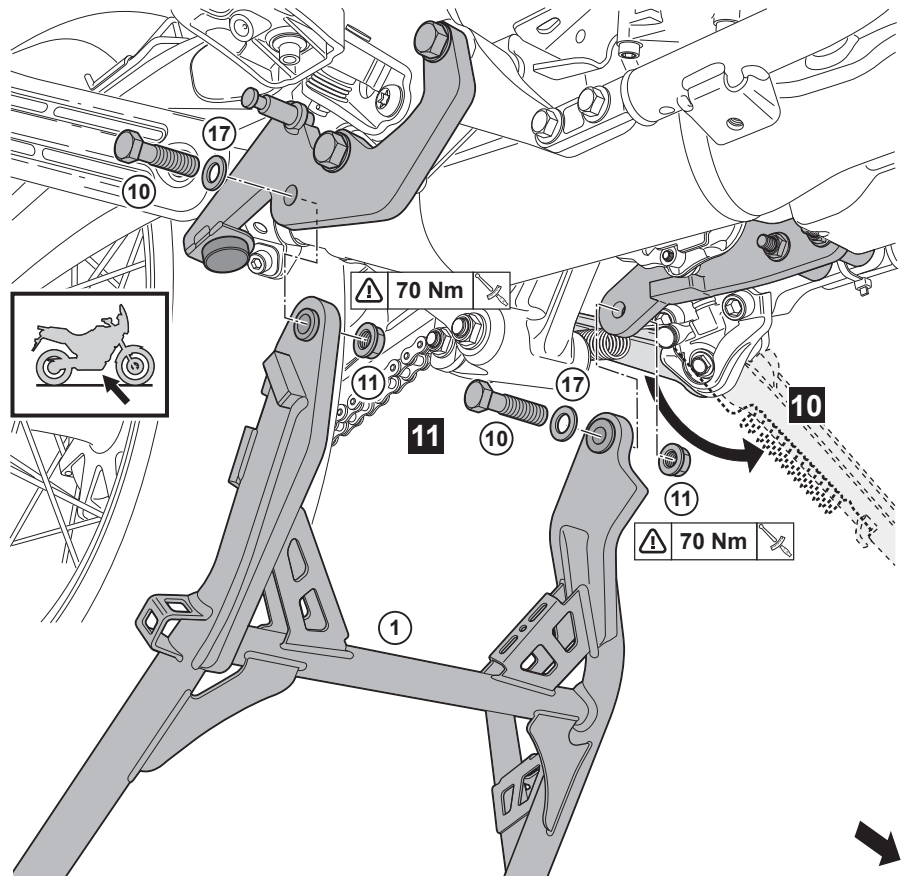

Ténéré 700 Main Stand

BW3-F71A0-**-**

Posnr.	QTY	
①	1	
②	1	
③	1	
④	2	
⑤	1	
⑥	2	
⑦	1	
⑧	1	
⑨	1	
⑩	2	
⑪	2	
⑫	1	
⑬	2	
⑭	2	
⑮	2	
⑯	2	
⑰	5	

Easy, suitable for novice with little experience

Fairly easy, suitable for beginner with some experience

Fairly difficult, suitable for competent DIY mechanic

Difficult, suitable for experienced DIY mechanic

Very difficult, suitable for expert DIY or professional

Ténéré 700 Main Stand

Ténéré 700 Main Stand

Ténéré 700 Main Stand