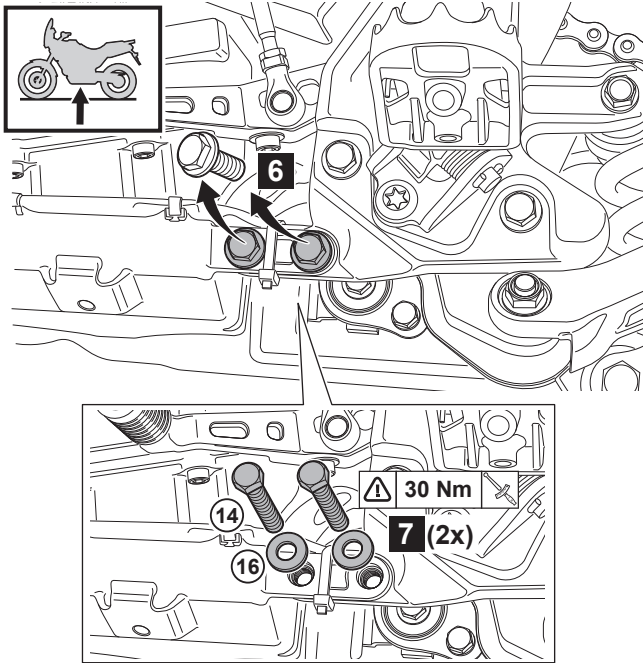

Ténéré 700 Main Stand

BW3-F71A0-**-**

Posnr.	QTY	
①	1	
②	1	
③	1	
④	2	
⑤	1	
⑥	2	
⑦	1	
⑧	1	
⑨	1	
⑩	2	
⑪	2	
⑫	1	
⑬	2	
⑭	2	
⑮	2	
⑯	2	
⑰	5	

Easy, suitable for novice with little experience

Fairly easy, suitable for beginner with some experience

Fairly difficult, suitable for competent DIY mechanic

Difficult, suitable for experienced DIY mechanic

Very difficult, suitable for expert DIY or professional

Ténéré 700 Main Stand

Ténéré 700 Main Stand

Ténéré 700 Main Stand