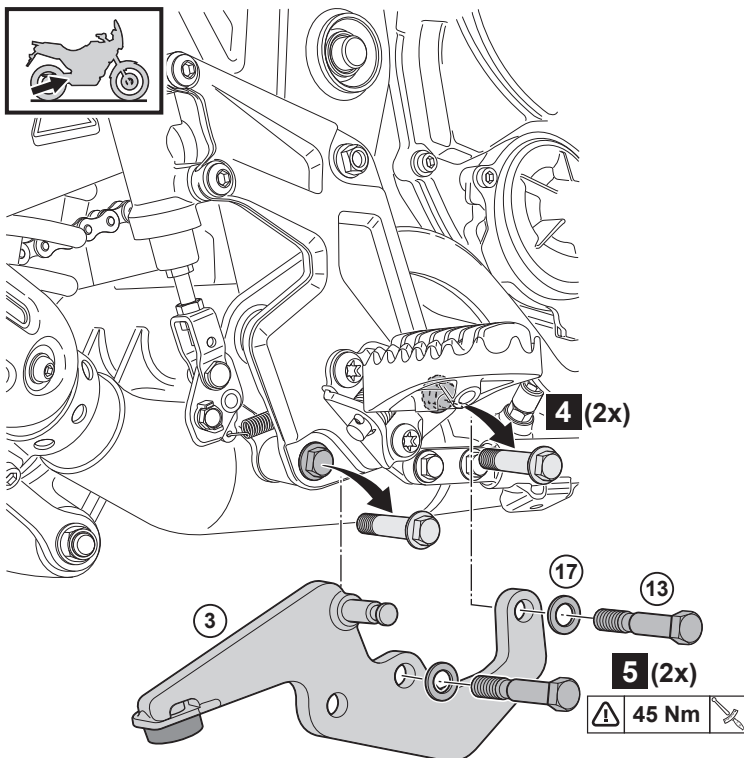

Ténéré 700 Main Stand

BW3-F71A0-**-**

Posnr.	QTY	
①	1	
②	1	
③	1	
④	2	
⑤	1	
⑥	2	
⑦	1	
⑧	1	
⑨	1	
⑩	2	
⑪	2	
⑫	1	
⑬	2	
⑭	2	
⑮	2	
⑯	2	
⑰	5	

Easy, suitable for novice with little experience

Fairly easy, suitable for beginner with some experience

Fairly difficult, suitable for competent DIY mechanic

Difficult, suitable for experienced DIY mechanic

Very difficult, suitable for expert DIY or professional

Ténéré 700 Main Stand

Ténéré 700 Main Stand

Ténéré 700 Main Stand