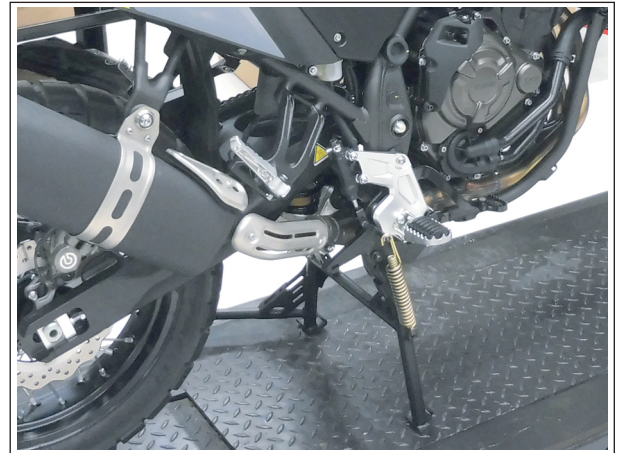

Ténéré 700 Main Stand

BW3-F71A0-**-**

Posnr.	QTY	
①	1	
②	1	
③	1	
④	2	
⑤	1	
⑥	2	
⑦	1	
⑧	1	
⑨	1	
⑩	2	
⑪	2	
⑫	1	
⑬	2	
⑭	2	
⑮	2	
⑯	2	
⑰	5	

Easy, suitable for novice with little experience

Fairly easy, suitable for beginner with some experience

Fairly difficult, suitable for competent DIY mechanic

Difficult, suitable for experienced DIY mechanic

Very difficult, suitable for expert DIY or professional

Ténéré 700 Main Stand

Ténéré 700 Main Stand

Ténéré 700 Main Stand