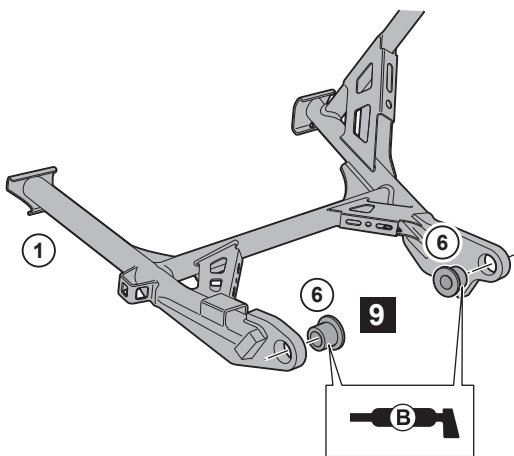

Ténéré 700 Main Stand

BW3-F71A0-**-**

Posnr.	QTY	
①	1	
②	1	
③	1	
④	2	
⑤	1	
⑥	2	
⑦	1	
⑧	1	
⑨	1	
⑩	2	
⑪	2	
⑫	1	
⑬	2	
⑭	2	
⑮	2	
⑯	2	
⑰	5	

Easy, suitable for novice with little experience

Fairly easy, suitable for beginner with some experience

Fairly difficult, suitable for competent DIY mechanic

Difficult, suitable for experienced DIY mechanic

Very difficult, suitable for expert DIY or professional

Ténéré 700 Main Stand

Ténéré 700 Main Stand

Ténéré 700 Main Stand