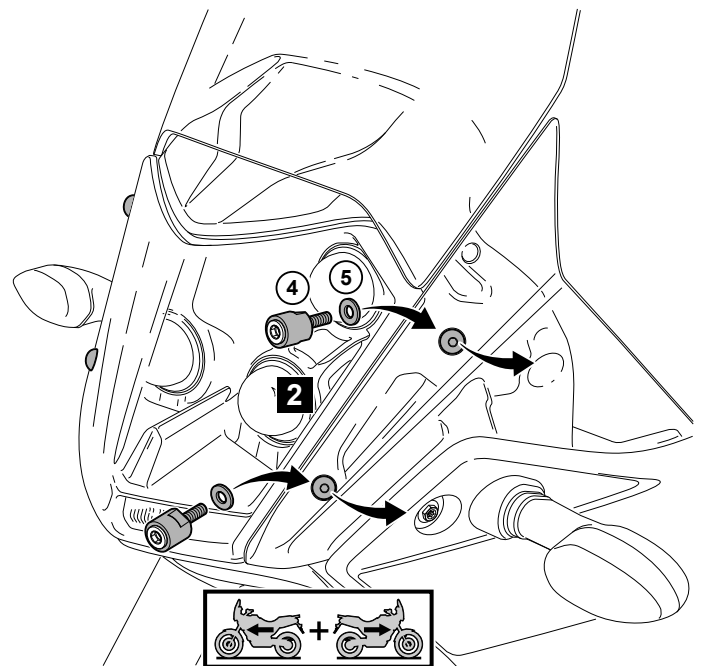

## Ténéré 700 Head Light Guard

BW3-H4105-\*\*-\*\*-\*\*

Posnr.	QTY	
①	1	
②	8	Ø8xØ4.1x0.5
③	4	
④	4	
⑤	4	Ø12xØ5.2x1

<b>Easy</b> , suitable for novice with little experience 	<b>Fairly easy</b> , suitable for beginner with some experience 	<b>Fairly difficult</b> , suitable for competent DIY mechanic 	<b>Difficult</b> , suitable for experienced DIY mechanic 	<b>Very difficult</b> , suitable for expert DIY or professional 
--	---	---	--	---

## Ténéré 700 Head Light Guard