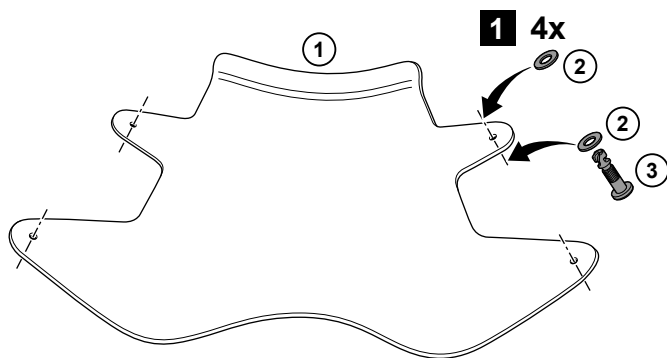

## Ténéré 700 Head Light Guard

BW3-H4105-\*\*-\*\*-\*\*

Posnr.	QTY	
①	1	
②	8	Ø8xØ4.1x0.5
③	4	
④	4	
⑤	4	Ø12xØ5.2x1

<b>Easy</b> , suitable for novice with little experience 	<b>Fairly easy</b> , suitable for beginner with some experience 	<b>Fairly difficult</b> , suitable for competent DIY mechanic 	<b>Difficult</b> , suitable for experienced DIY mechanic 	<b>Very difficult</b> , suitable for expert DIY or professional 
--	---	---	--	---

## Ténéré 700 Head Light Guard