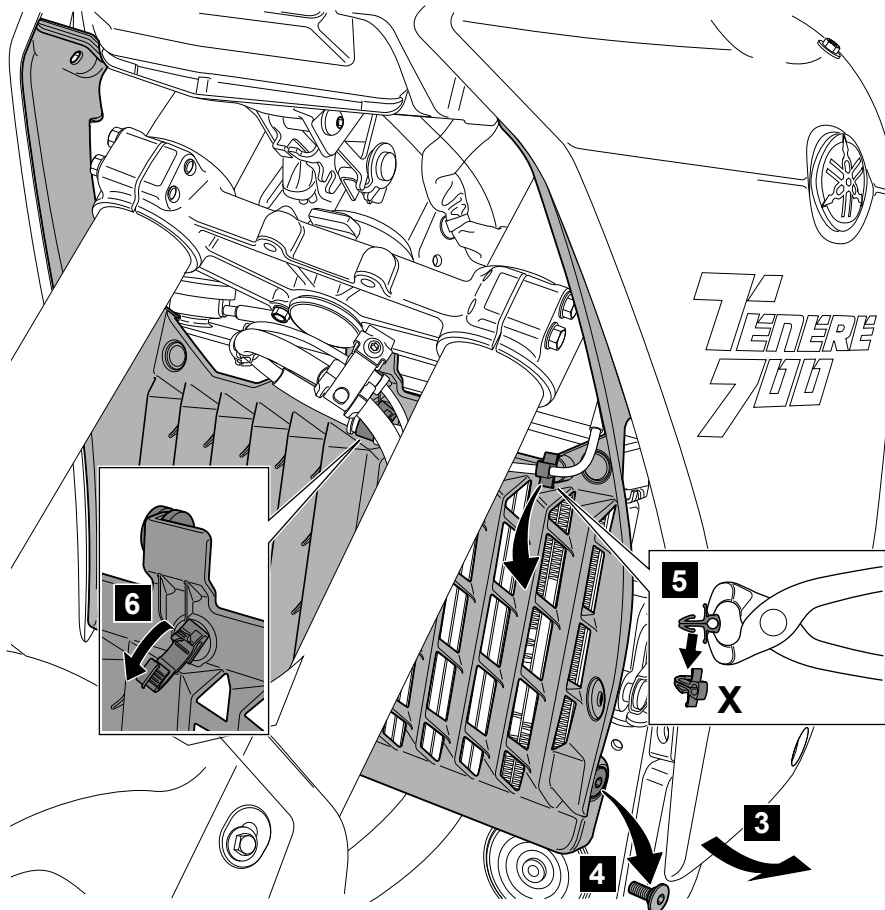

Ténéré 700 Radiator Cover