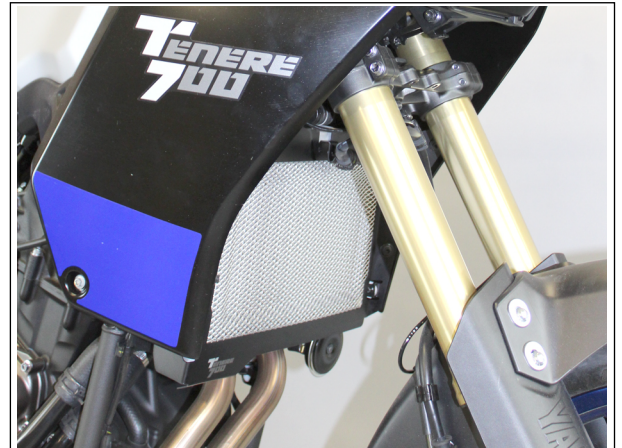

## Ténéré 700 Radiator Cover

BW3-E24D0-\*\*-\*\*-\*\*

Posnr.	QTY	
①	1	
②	1	Ø24xØ15x1.5
③	2	Ø12xØ6x1.0
④	2	M6x12
⑤	2	Ø16xØ7x1.5

<b>Easy</b> , suitable for novice with little experience 	<b>Fairly easy</b> , suitable for beginner with some experience 	<b>Fairly difficult</b> , suitable for competent DIY mechanic 	<b>Difficult</b> , suitable for experienced DIY mechanic 	<b>Very difficult</b> , suitable for expert DIY or professional 
--	---	---	--	---