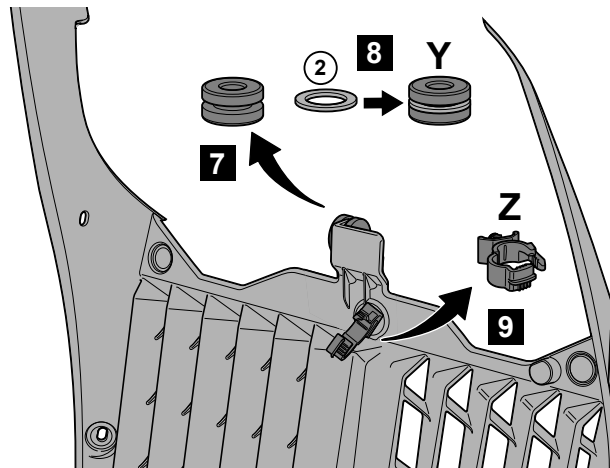

Ténéré 700 Radiator Cover