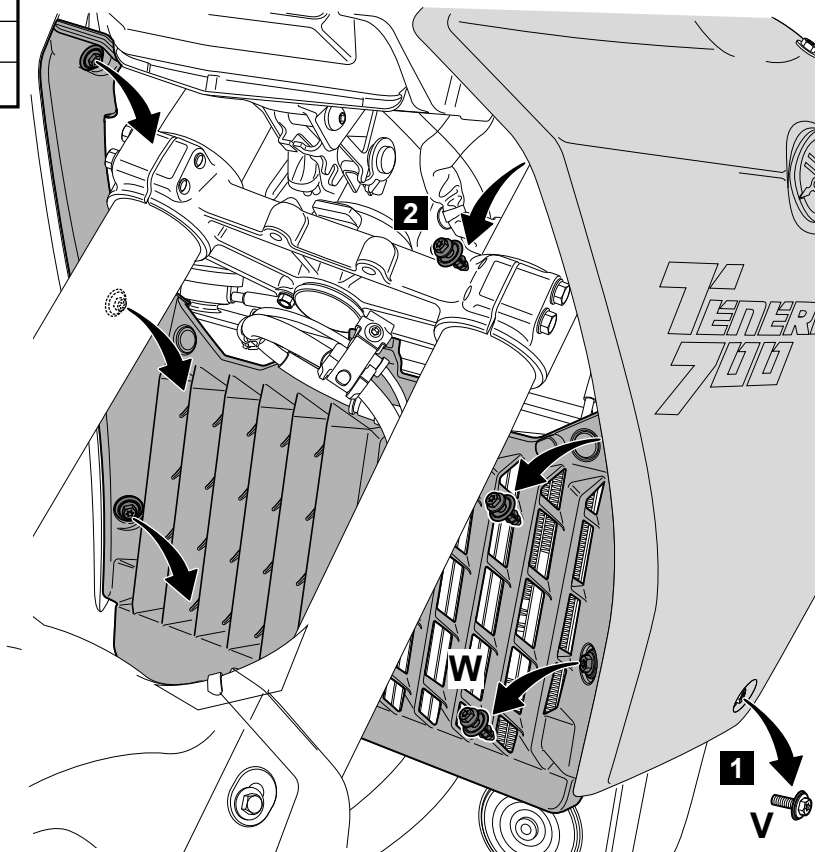

## Ténéré 700 Radiator Cover

BW3-E24D0-\*\*-\*\*-\*\*

Posnr.	QTY	
①	1	
②	1	Ø24xØ15x1.5
③	2	Ø12xØ6x1.0
④	2	M6x12
⑤	2	Ø16xØ7x1.5

<b>Easy</b> , suitable for novice with little experience 	<b>Fairly easy</b> , suitable for beginner with some experience 	<b>Fairly difficult</b> , suitable for competent DIY mechanic 	<b>Difficult</b> , suitable for experienced DIY mechanic 	<b>Very difficult</b> , suitable for expert DIY or professional 
--	---	---	--	---