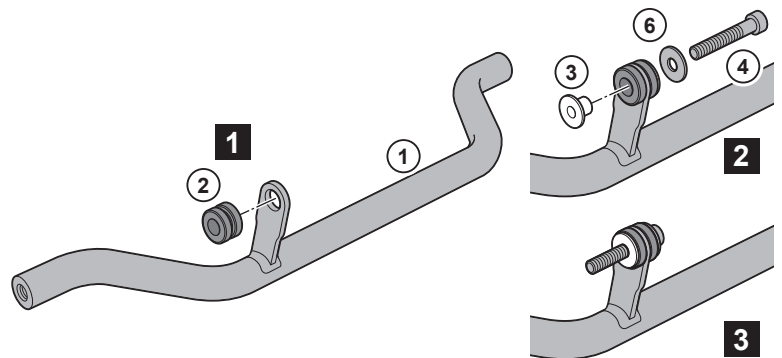

Ténéré 700 Engine Guard Set

BW3-F43B0-**-**

Posnr.	QTY	
①	1	
②	1	
③	1	
④	1	
⑤	1	
⑥	2	
⑦	1	
⑧	1	
⑨	1	
⑩	2	
⑪	1	
⑫	1	
⑬	1	

Easy, suitable for novice with little experience

Fairly easy, suitable for beginner with some experience

Fairly difficult, suitable for competent DIY mechanic

Difficult, suitable for experienced DIY mechanic

Very difficult, suitable for expert DIY or professional

Ténéré 700 Engine Guard Set