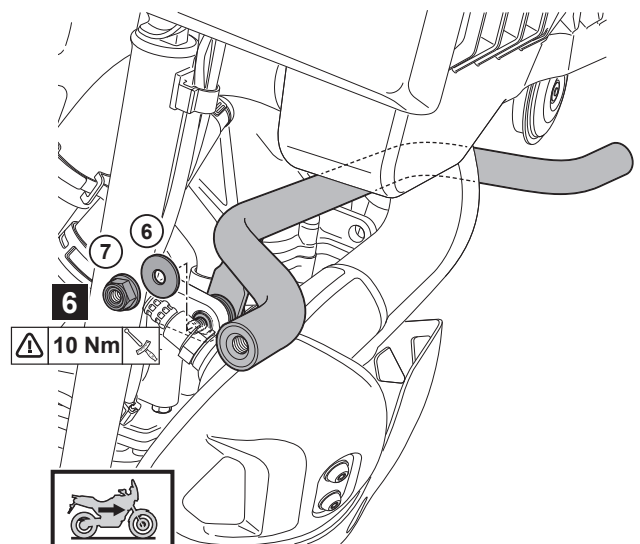

Ténéré 700 Engine Guard Set

BW3-F43B0-**-**

Posnr.	QTY	
①	1	
②	1	
③	1	
④	1	
⑤	1	
⑥	2	
⑦	1	
⑧	1	
⑨	1	
⑩	2	
⑪	1	
⑫	1	
⑬	1	

Easy, suitable for novice with little experience

Fairly easy, suitable for beginner with some experience

Fairly difficult, suitable for competent DIY mechanic

Difficult, suitable for experienced DIY mechanic

Very difficult, suitable for expert DIY or professional

Ténéré 700 Engine Guard Set