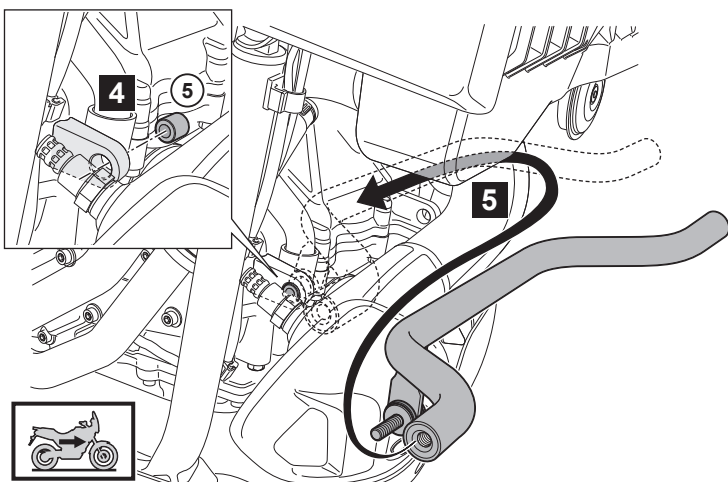

Ténéré 700 Engine Guard Set

BW3-F43B0-**-**

Posnr.	QTY	
①	1	
②	1	
③	1	
④	1	
⑤	1	
⑥	2	
⑦	1	
⑧	1	
⑨	1	
⑩	2	
⑪	1	
⑫	1	
⑬	1	

Easy, suitable for novice with little experience

Fairly easy, suitable for beginner with some experience

Fairly difficult, suitable for competent DIY mechanic

Difficult, suitable for experienced DIY mechanic

Very difficult, suitable for expert DIY or professional

Ténéré 700 Engine Guard Set