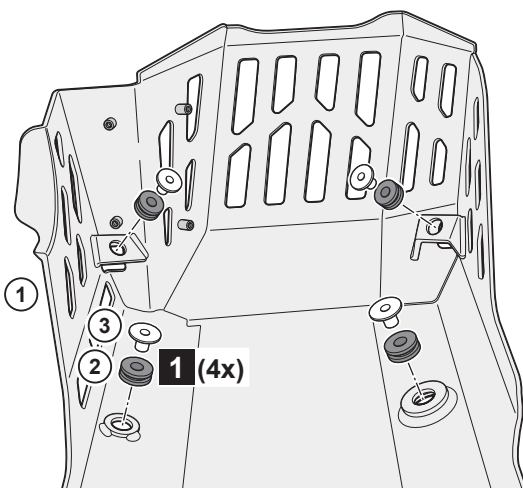

## Ténéré 700 Skid Plate

BEH-F84R0- \*\* - \*\*

Posnr.	QTY		
①	1		
②	4		
③	4		
④	4		
⑤	4		
⑥	1		
⑦	1		* OPTIONAL BW3-F83P0-00-00
⑧	4		
⑨	4		

**Easy**, suitable for novice with little experience

**Fairly easy**, suitable for beginner with some experience

## Ténéré 700 Skid Plate