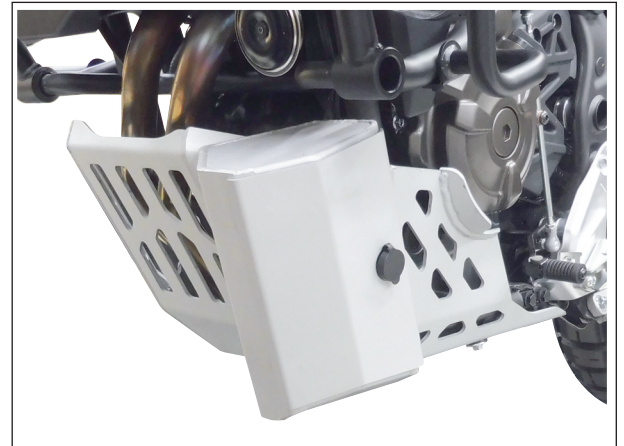

## Ténéré 700 Skid Plate

BEH-F84R0- \*\* - \*\*

Posnr.	QTY		
①	1		
②	4		
③	4		
④	4		
⑤	4		
⑥	1		
⑦	1		* OPTIONAL BW3-F83P0-00-00
⑧	4		
⑨	4		

**Easy**, suitable for novice with little experience

**Fairly easy**, suitable for beginner with some experience

## Ténéré 700 Skid Plate