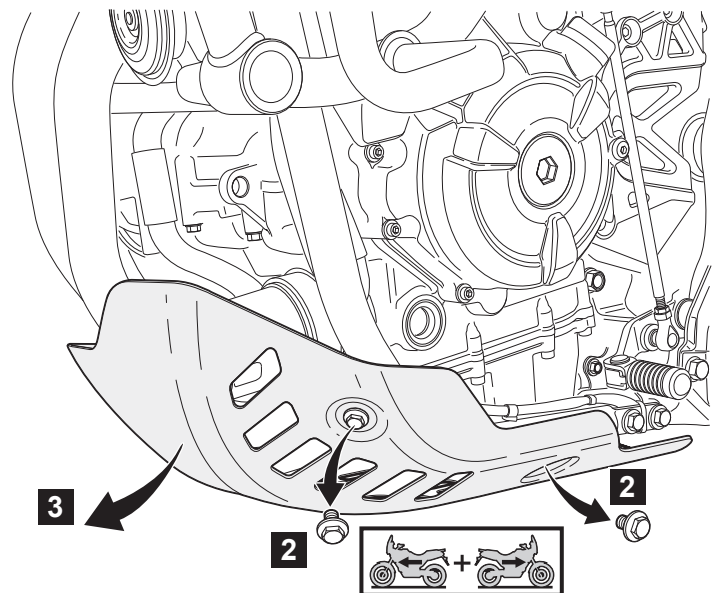

## Ténéré 700 Skid Plate

BEH-F84R0- \*\* - \*\*

Posnr.	QTY		
①	1		
②	4		
③	4		
④	4		
⑤	4		
⑥	1		
⑦	1		* OPTIONAL BW3-F83P0-00-00
⑧	4		
⑨	4		

**Easy**, suitable for novice with little experience

**Fairly easy**, suitable for beginner with some experience