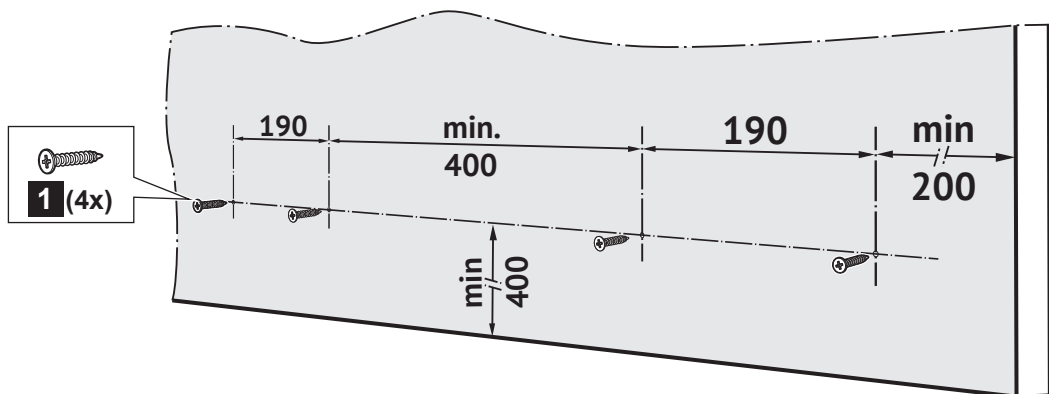

Side Case Wall Mount Set

5BU-FSCWM-**-**

Posnr.	QTY	
①	2	
②	4	NOT INCLUDED

Easy, suitable for novice with little experience

Fairly easy, suitable for beginner with some experience

Fairly difficult, suitable for competent DIY mechanic

Difficult, suitable for experienced DIY mechanic

Very difficult, suitable for expert DIY or professional

Side Case Wall Mount Set