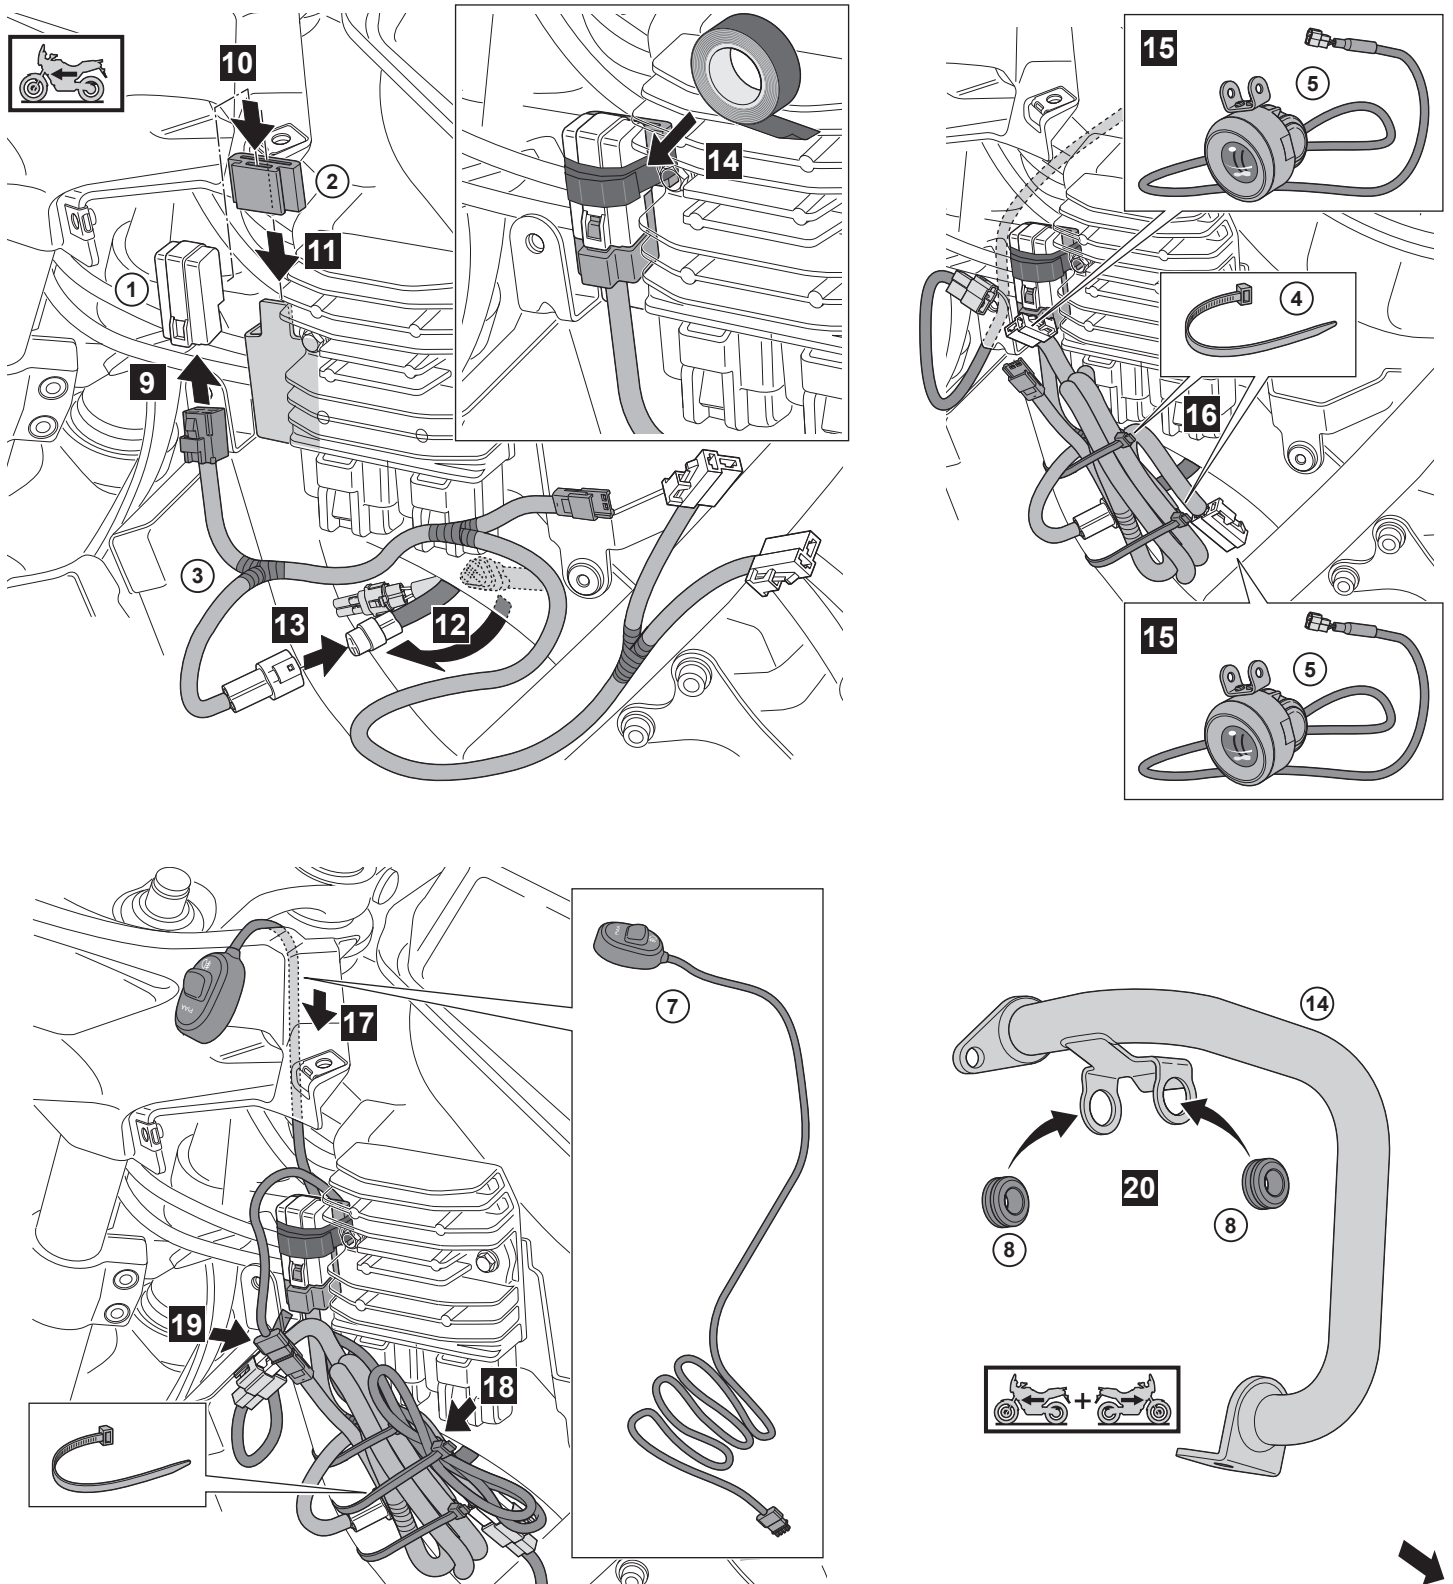

TRACER 700 Engine Guard Fog Light Stay

B4T-H54A5-**-**-**

Posnr.	QTY		
①	1		Not included
②	1		
③	1		
④	6		
⑤	2		
⑥	2		
⑦	1		
⑧	4		Not included
⑨	4	Ø6,5x8,5xØ16	
⑩	4	M6 DIN9021	
⑪	2	M6x55	
⑫	2	M6 DIN980	
⑬	4	M6x20	
⑭	1		

Difficult, suitable for experienced DIY mechanic

Very difficult, suitable for expert DIY or professional

TRACER 700 Engine Guard Fog Light Stay

TRACER 700 Engine Guard Fog Light Stay

TRACER 700 Engine Guard Fog Light Stay

Tracer 700 Engine Guard Set
B4T-F11D0-**-**

Manual

Contact Cleaner
YMD-65049-A0-91