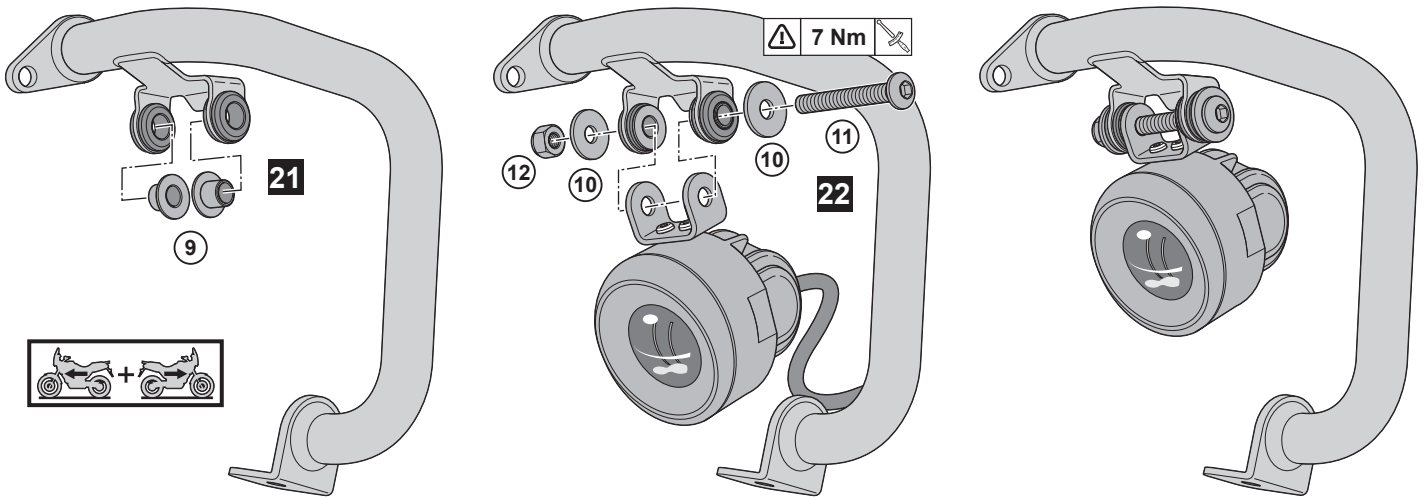

Difficult, suitable for experienced DIY mechanic

Very difficult, suitable for expert DIY or professional

TRACER 700 Engine Guard Fog Light Stay

TRACER 700 Engine Guard Fog Light Stay

TRACER 700 Engine Guard Fog Light Stay