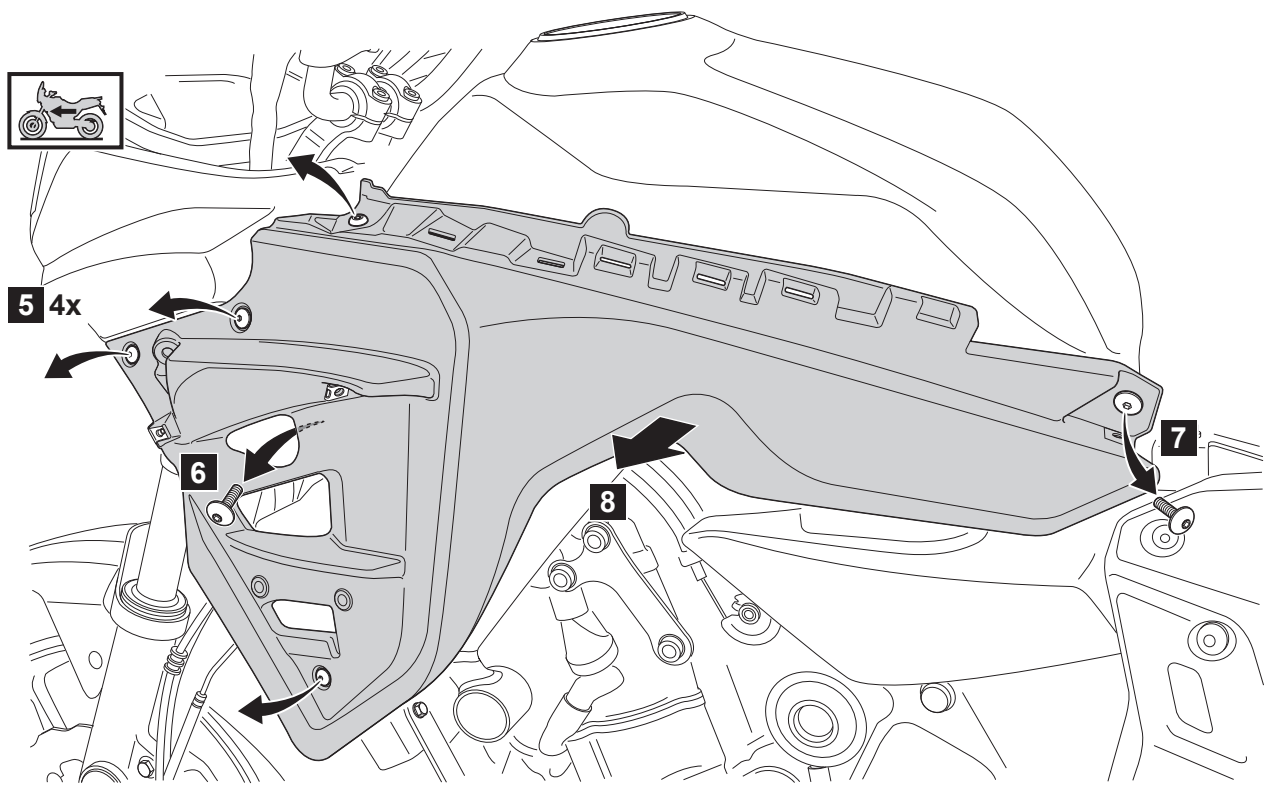

TRACER 700 Engine Guard Fog Light Stay