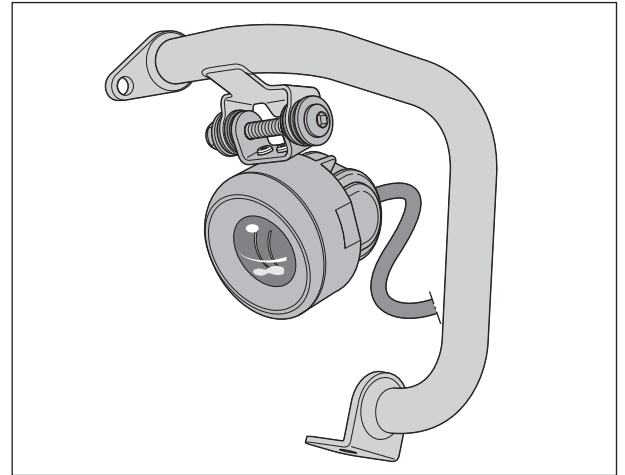

TRACER 700 Engine Guard Fog Light Stay

B4T-H54A5-**-**-**

Posnr.	QTY		
①	1		Not included
②	1		
③	1		
④	6		
⑤	2		
⑥	2		
⑦	1		
⑧	4		Not included
⑨	4	Ø6,5x8,5xØ16	
⑩	4	M6 DIN9021	
⑪	2	M6x55	
⑫	2	M6 DIN980	
⑬	4	M6x20	
⑭	1		

Posnr.	QTY	
⑮	1	B4T-F11D0-00-00 Not included

Easy, suitable for novice with little experience

Fairly easy, suitable for beginner with some experience

Fairly difficult, suitable for competent DIY mechanic