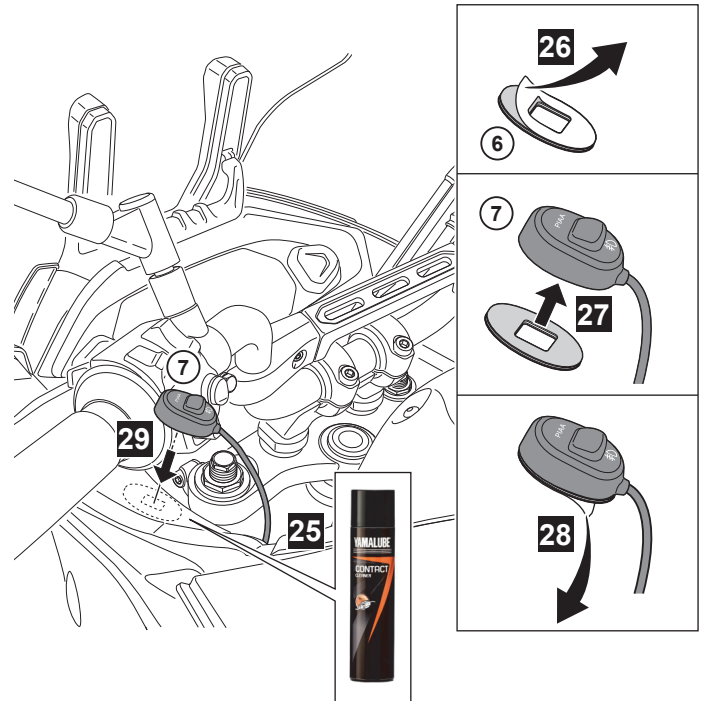

TRACER 700 Engine Guard Fog Light Stay

B4T-H54A5-**-**-**

Posnr.	QTY		
①	1		Not included
②	1		
③	1		
④	6		
⑤	2		
⑥	2		
⑦	1		
⑧	4		Not included
⑨	4	Ø6,5x8,5xØ16	
⑩	4	M6 DIN9021	
⑪	2	M6x55	
⑫	2	M6 DIN980	
⑬	4	M6x20	
⑭	1		

Difficult, suitable for experienced DIY mechanic

Very difficult, suitable for expert DIY or professional

TRACER 700 Engine Guard Fog Light Stay

TRACER 700 Engine Guard Fog Light Stay

TRACER 700 Engine Guard Fog Light Stay