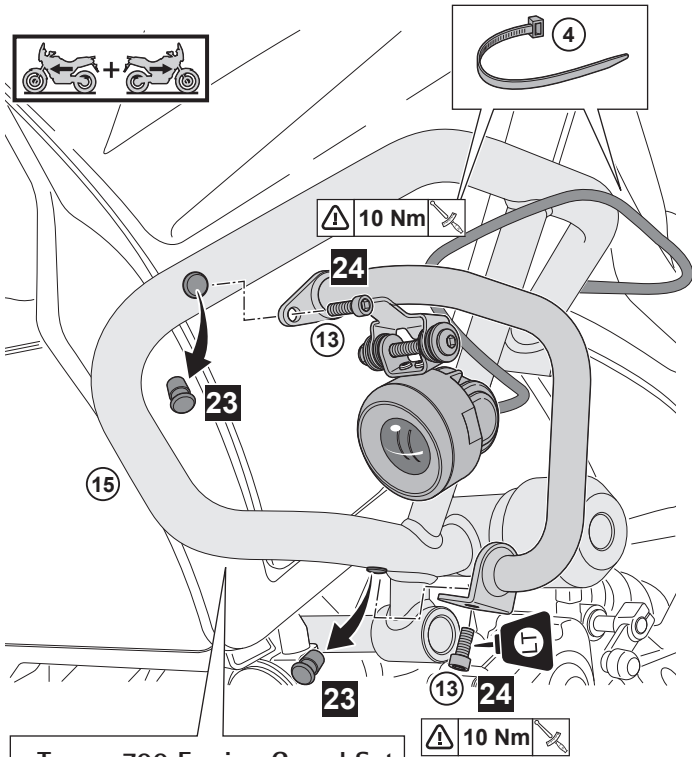

TRACER 700 Engine Guard Fog Light Stay

B4T-H54A5-**-**-**

Posnr.	QTY		
①	1		Not included
②	1		
③	1		
④	6		
⑤	2		
⑥	2		
⑦	1		
⑧	4		Not included
⑨	4	Ø6,5x8,5xØ16	
⑩	4	M6 DIN9021	
⑪	2	M6x55	
⑫	2	M6 DIN980	
⑬	4	M6x20	
⑭	1		

Difficult, suitable for experienced DIY mechanic

Very difficult, suitable for expert DIY or professional

TRACER 700 Engine Guard Fog Light Stay

TRACER 700 Engine Guard Fog Light Stay

TRACER 700 Engine Guard Fog Light Stay

Tracer 700 Engine Guard Set
B4T-F11D0-**-**

Manual

Contact Cleaner
YMD-65049-A0-91