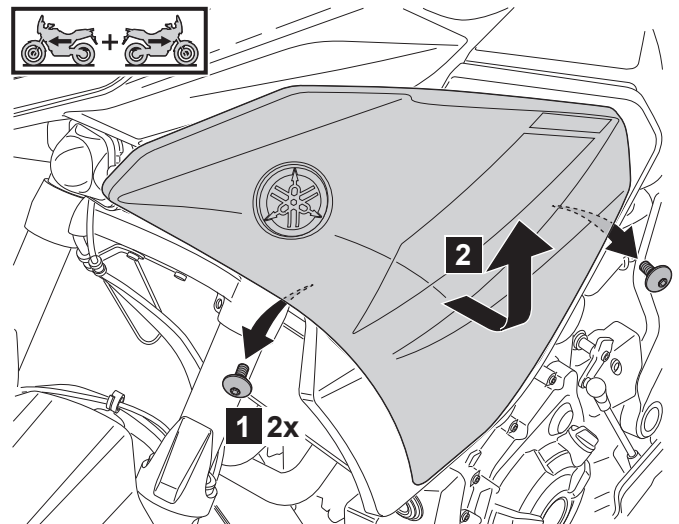

TRACER 700 Engine Guard Fog Light Stay

B4T-H54A5-**-**-**

Posnr.	QTY		
①	1		Not included
②	1		
③	1		
④	6		
⑤	2		
⑥	2		
⑦	1		
⑧	4		Not included
⑨	4	Ø6,5x8,5xØ16	
⑩	4	M6 DIN9021	
⑪	2	M6x55	
⑫	2	M6 DIN980	
⑬	4	M6x20	
⑭	1		

Posnr.	QTY	
⑮	1	B4T-F11D0-00-00 Not included

Easy, suitable for novice with little experience

Fairly easy, suitable for beginner with some experience

Fairly difficult, suitable for competent DIY mechanic