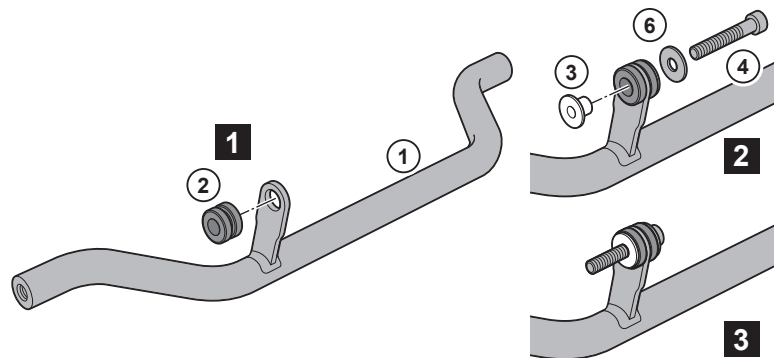

Tracer 700 Engine Guard Set

B4T-F11D0-**-**-**

Posnr.	QTY	
①	1	
②	1	
③	1	
④	1	
⑤	1	
⑥	2	
⑦	1	
⑧	1	
⑨	2	
⑩	6	
⑪	2	
⑫	2	
⑬	2	
⑭	2	
⑮	2	
⑯	4	

Easy , suitable for novice with little experience 	Fairly easy , suitable for beginner with some experience 	Fairly difficult , suitable for competent DIY mechanic 	Difficult , suitable for experienced DIY mechanic 	Very difficult , suitable for expert DIY or professional
--------------------------------------------------------------	---------------------------------------------------------------------	-------------------------------------------------------------------	--------------------------------------------------------------	---------------------------------------------------------------------

Tracer 700 Engine Guard Set