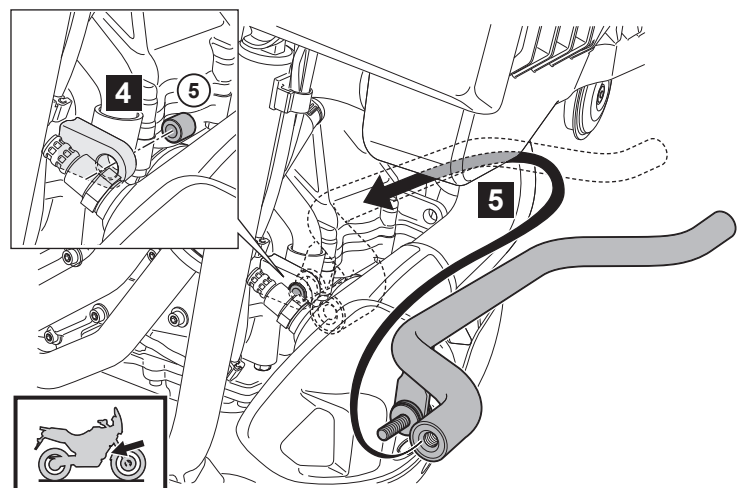

Tracer 700 Engine Guard Set

B4T-F11D0-**-**-**

Posnr.	QTY	
①	1	
②	1	
③	1	
④	1	
⑤	1	
⑥	2	
⑦	1	
⑧	1	
⑨	2	
⑩	6	
⑪	2	
⑫	2	
⑬	2	
⑭	2	
⑮	2	
⑯	4	

Easy , suitable for novice with little experience 	Fairly easy , suitable for beginner with some experience 	Fairly difficult , suitable for competent DIY mechanic 	Difficult , suitable for experienced DIY mechanic 	Very difficult , suitable for expert DIY or professional
--------------------------------------------------------------	---------------------------------------------------------------------	-------------------------------------------------------------------	--------------------------------------------------------------	---------------------------------------------------------------------

Tracer 700 Engine Guard Set