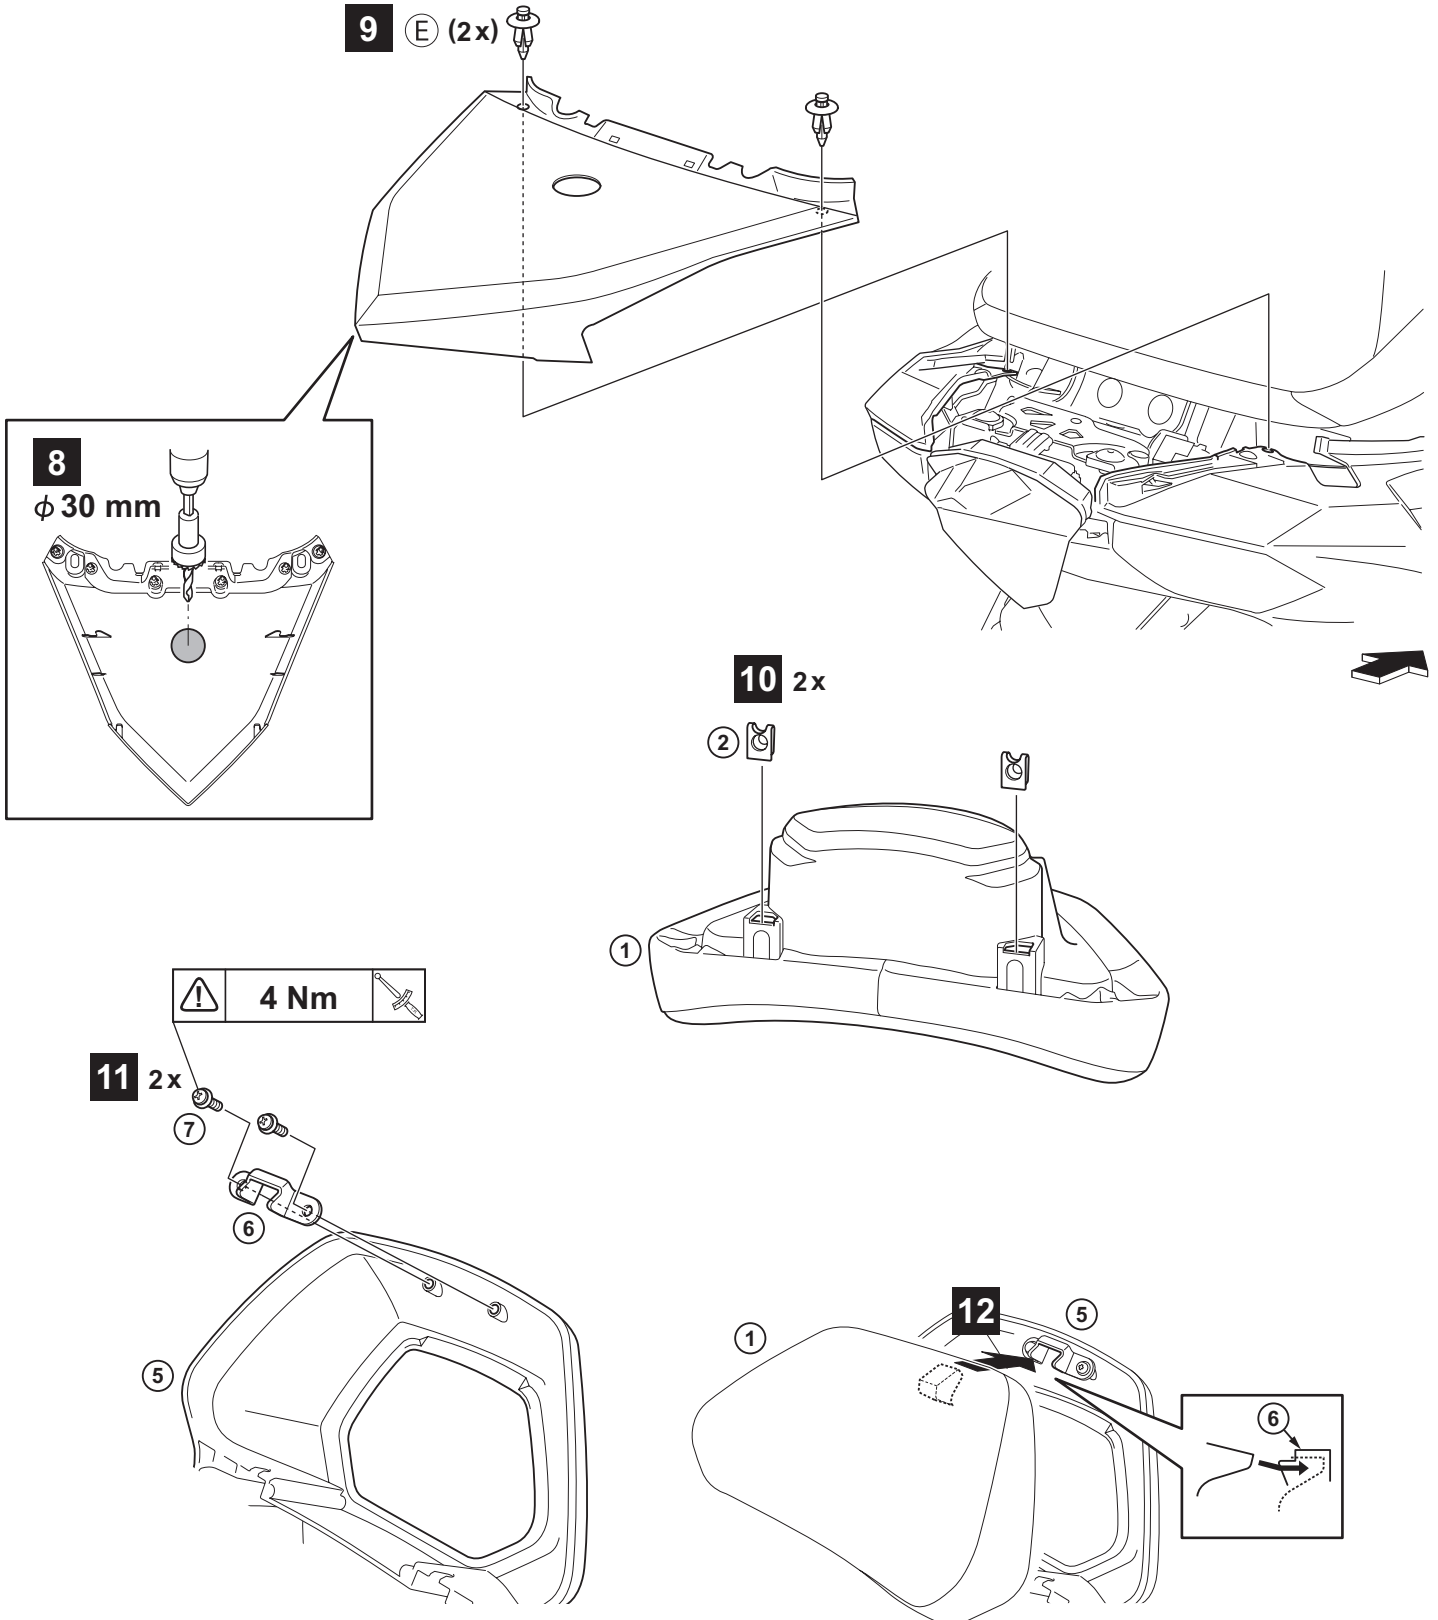

TMAX BACK REST / BACK REST STAY